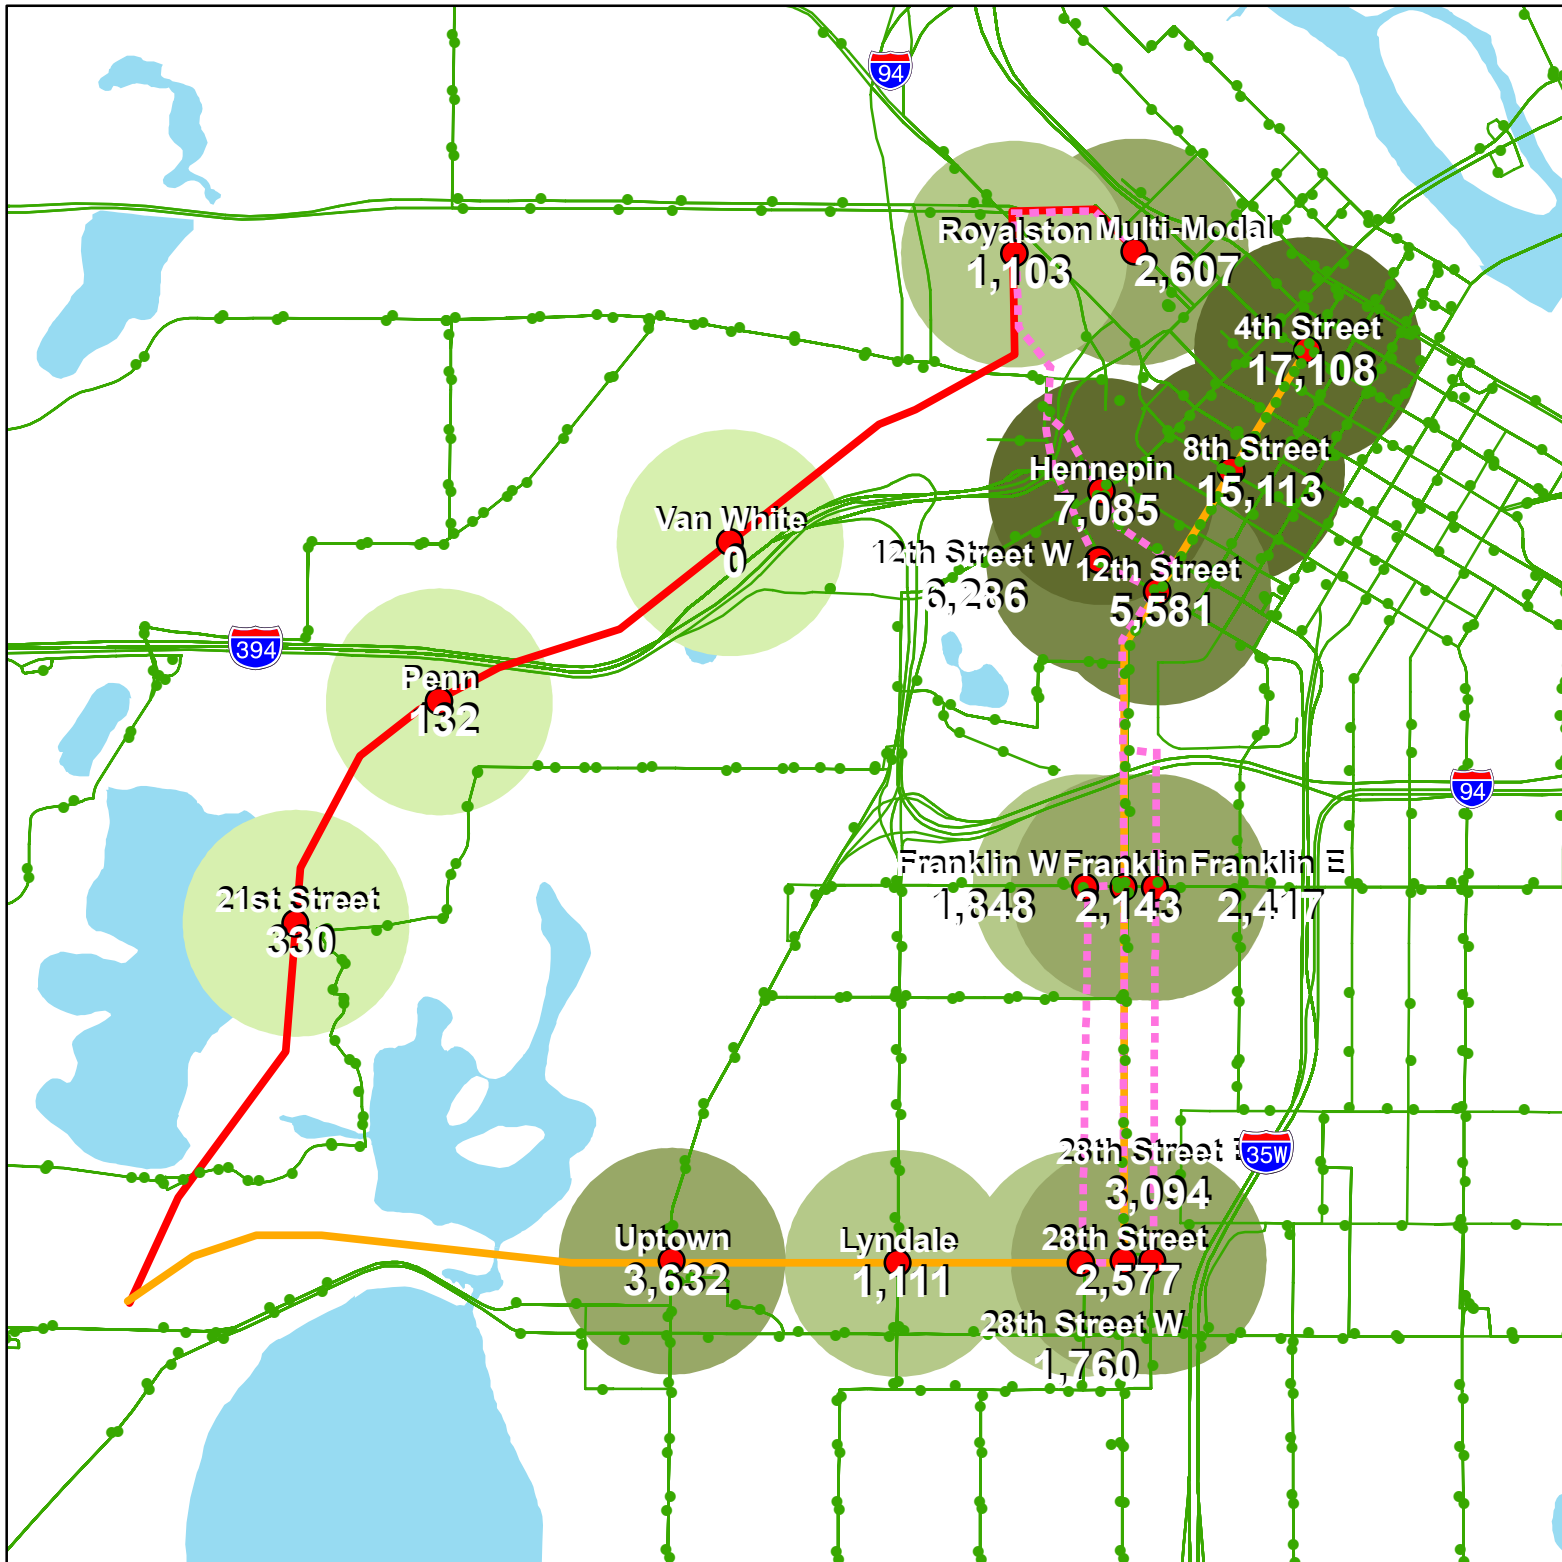

# SW LRT Alignments and Weekday Bus Trips by Station Area

● Planned LRT Stations

### LRT Alignments

- 3A
- 3C
- 3C sub-alt

### Weekday Trips

- 0 - 500
- 501 - 2,000
- 2,001 - 4,000
- 4,001 - 7,000
- > 7,000

- Bus Routes
- Bus Stops